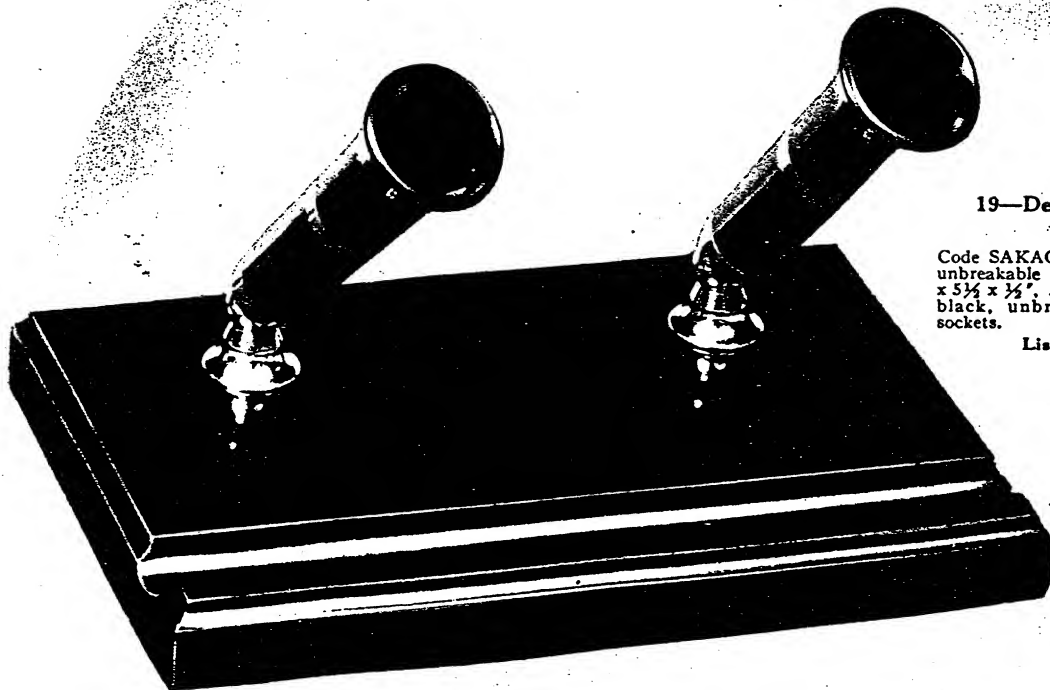

19—Desk Stand.

Code SAKAG. Double black, unbreakable Radite base, $3\frac{1}{4}$ x $5\frac{1}{4}$ x $\frac{1}{2}$ ", with Universal black, unbreakable Radite sockets.

List $6.00